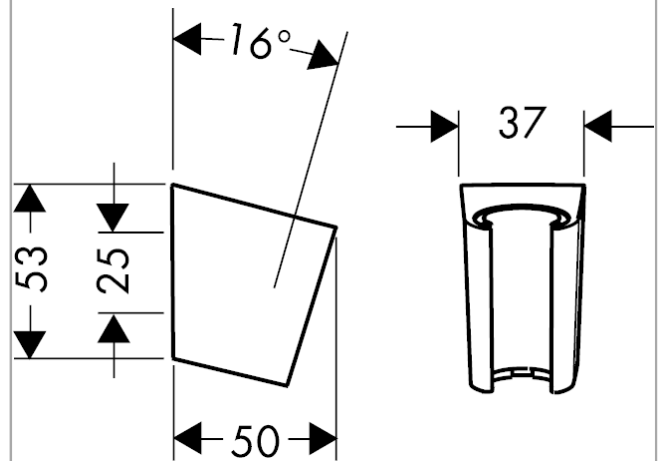

**Shower holder Porter S**

Surfaces: **Polished Gold Optic** Article Number: **28331990**

**Description**

**product features**

- fixed holding position
- for hoses with conical nut
- plastic

**Design awards**

**Product image**

**Scale drawing**

**Shower holder Porter S**

Surfaces: **Polished Gold Optic**

Article Number: **28331990**

**Exploded Drawing**

Year of production: >11/16

**Shower holder Porter S**

Surfaces: **Polished Gold Optic** Article Number: **28331990**

**Spare part list**

Year of production: >11/16

Pos.	Description	Article Number	Price	PU
1	guide	98918000	-	1