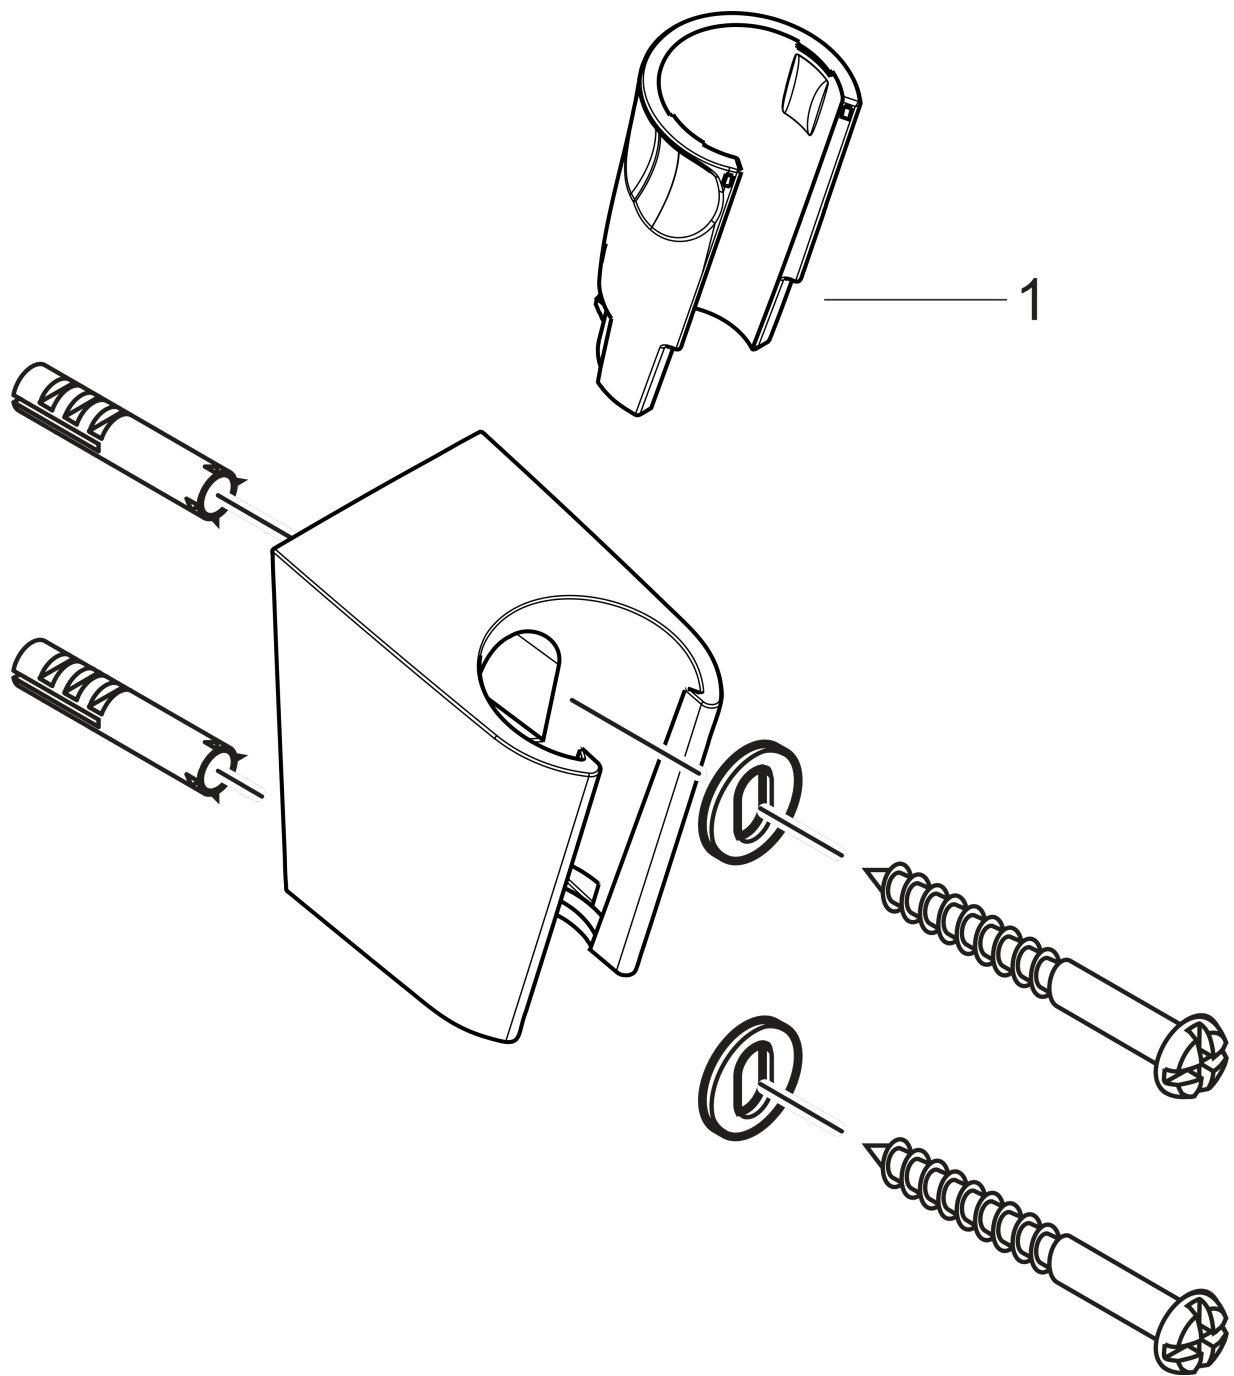

**Shower holder Porter S**

Surfaces: **Polished Gold Optic** Article Number: **28331990**

**Description**

**product features**

- fixed holding position
- for hoses with conical nut
- plastic

**Design awards**

**Product image**

**Scale drawing**

**Shower holder Porter S**

Surfaces: **Polished Gold Optic**

Article Number: **28331990**

**Exploded Drawing**

Year of production: >11/16

**Shower holder Porter S**

Surfaces: **Polished Gold Optic** Article Number: **28331990**

**Spare part list**

Year of production: >11/16

Pos.	Description	Article Number	Price	PU
1	guide	98918000	-	1